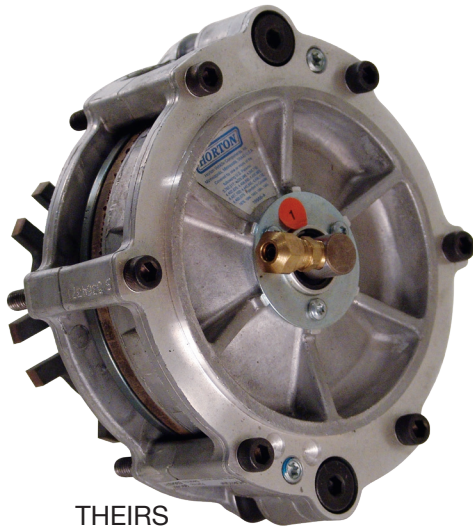

HT550® / HT650® CONVERSIONS

Our 8009N is a direct replacement/upgrade for Mack® applications of the HT650®/HT550® fan clutches.*

Our 8055N is a direct replacement/upgrade for 2008-2019 Freightliner® (Cummins ISB) applications of the Horton® HT650® fan clutches.*

THEIRS