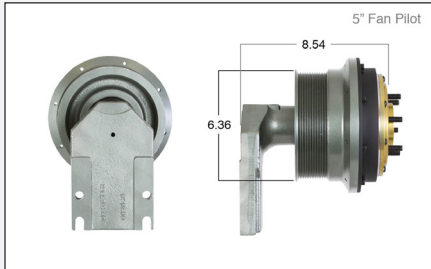

FIND YOUR FAN CLUTCH ONLINE

Visit www.KitMasters.com for a comprehensive, searchable fan clutch cross-reference.

NEED HELP IDENTIFYING YOUR FAN CLUTCH?

Kit Masters' customer service representatives are fan clutch experts.

With a handful of measurements and possibly a photo of your fan clutch, they can help you to identify your fan clutch and the appropriate replacement or rebuild kit. Call today - 800-810-9110.