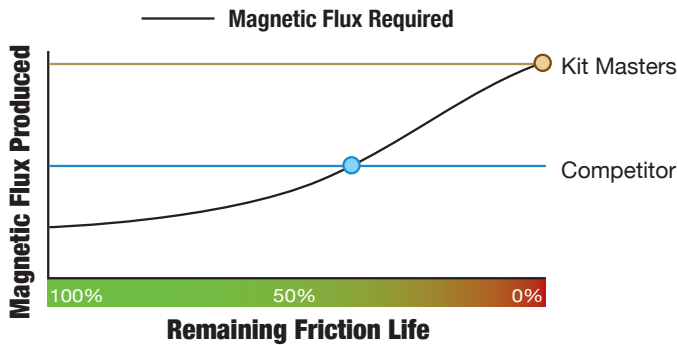

See current cross-reference starting on page 107

To view our, always up to date, cross reference part numbers online go to:
<https://kit-masters.com/e-viscous>

GUARDIAN
Electromagnetic Fan Clutches

MAGNETIC FLUX creates the pull force that engages an electromagnetic fan clutch.

The amount of magnetic flux required increases as the friction material wears. Competitor's designs have enough magnetic flux when the friction is new, but not when the friction is worn, which results in slipping and eventual failure.