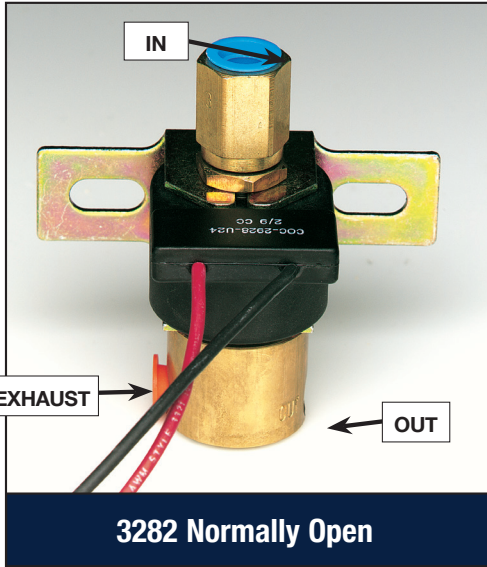

UNIVERSAL SOLENOID VALVES

Our 3-Way Solenoid Valves can be plumbed either Normally Open or Normally Closed.

PART#	DESCRIPTION	OEM#
3282	3-Way N.O./N.C. 125NPTF, 12VDC	993282
3283	3-Way N.O./N.C. 125NPTF, 24VDC	993283
3284	3-Way N.C. 12VDC	20807261