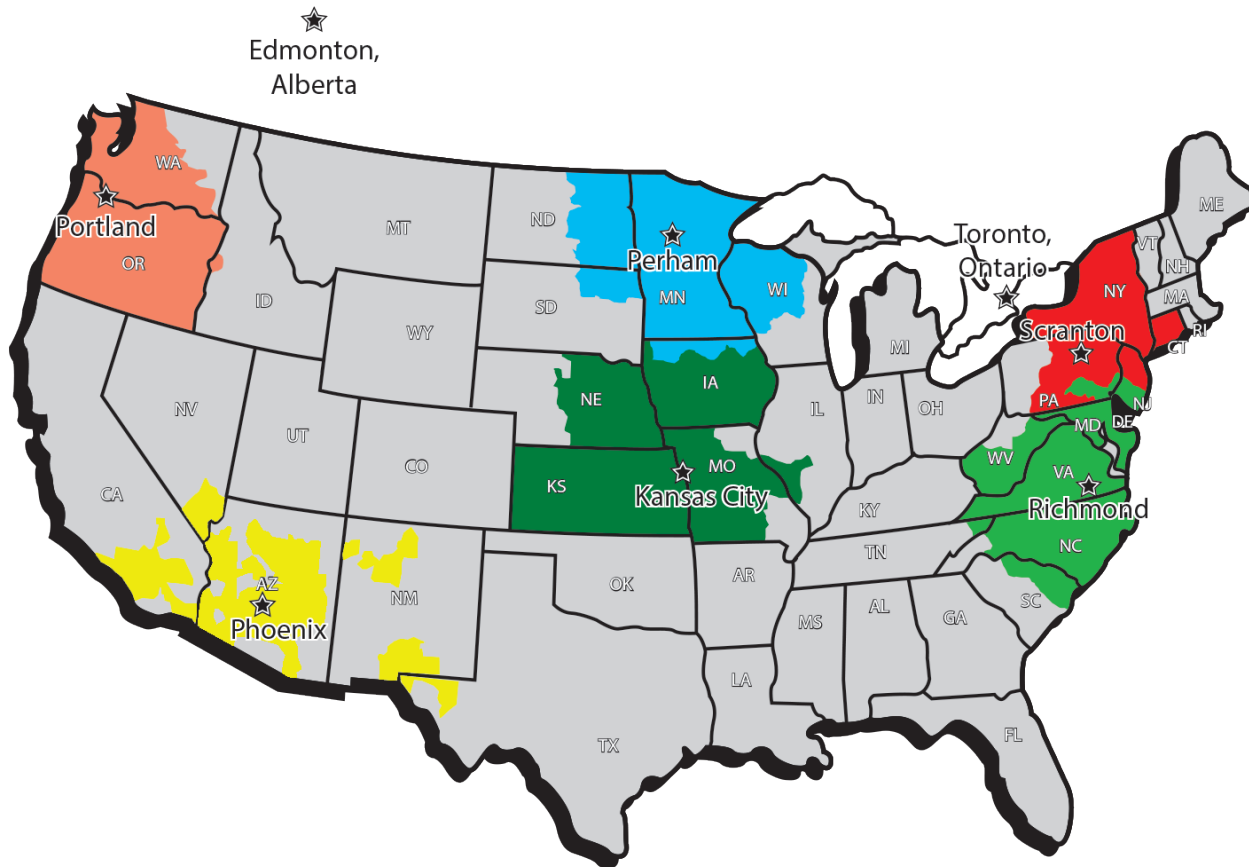

KIT MASTERS
FAN CLUTCH EXPERTS

Kit Masters is the largest North American distributor of  **BorgWarner** products

GET PARTS FAST THROUGH OUR REGIONAL WAREHOUSES

To get you the fan clutch parts you need fast, we have added warehouses throughout the United States and Canada. You now have access to hundreds of remanufactured fan clutches and over 99% of all rebuild kits and accessories via **NEXT DAY GROUND SHIPPING**.

UNITED STATES

Kansas City, Kansas
Perham, Minnesota
Portland, Oregon

UNITED STATES

Richmond, Virginia
Scranton, Pennsylvania
Phoenix, Arizona

CANADA

Edmonton, Alberta
Toronto, Ontario

LIMITED WARRANTY:

Kit Masters Inc. warrants its products to be free of defects in material and workmanship for: