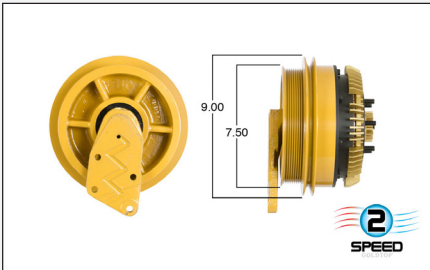

FIND YOUR FAN CLUTCH ONLINE

Visit www.KitMasters.com for a comprehensive, searchable fan clutch cross-reference.

NEED HELP IDENTIFYING YOUR FAN CLUTCH?

Kit Masters' customer service representatives are fan clutch experts.

With a handful of measurements and possibly a photo of your fan clutch, they can help you to identify your fan clutch and the appropriate replacement or rebuild kit. Call today - 800-810-9110.