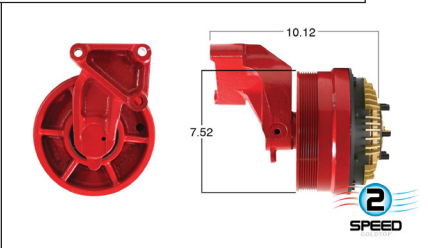

FIND YOUR FAN CLUTCH ONLINE

Visit www.KitMasters.com for a comprehensive, searchable fan clutch cross-reference.

NEED HELP IDENTIFYING YOUR FAN CLUTCH?

Kit Masters' customer service representatives are fan clutch experts.

With a handful of measurements and possibly a photo of your fan clutch, they can help you to identify your fan clutch and the appropriate replacement or rebuild kit. Call today - 800-810-9110.