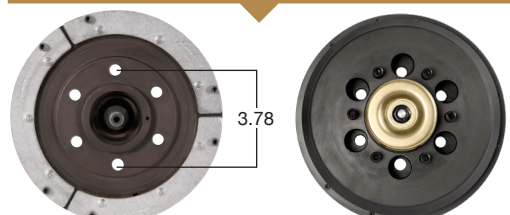

When replacing your fan clutch, you must also replace the pulley bearings. See pg. 11 for bearing kit options

8001N Kit Masters Part # FRONT AIR

8901N Kit Masters Part # REAR AIR

8902N Kit Masters Part # REAR AIR

8903N Kit Masters Part # REAR AIR

8905N Kit Masters Part # REAR AIR

Understanding BorgWarner-Style rear air fan clutch assemblies

BorgWarner on/off rear air fan clutch assemblies are two-piece systems. The first piece is the Fan Hub, which consists of an assembled pulley and mounting bracket. The second piece is the Fan Clutch, which turns on and off to engage the fan when cooling is required.