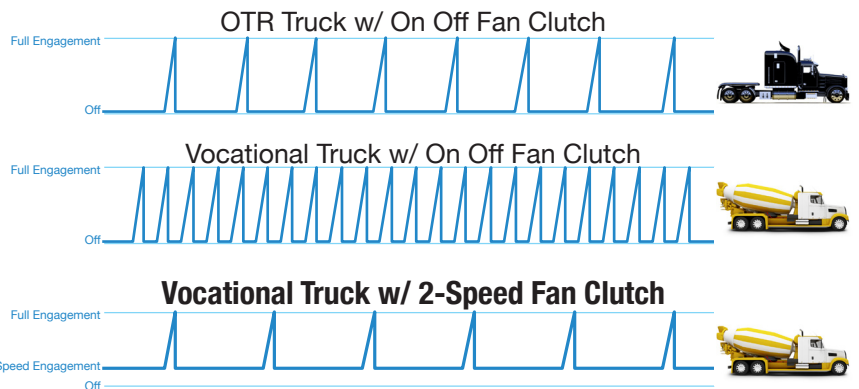

A fully engaged fan clutch makes a lot of noise. Fewer engagements will improve driver comfort, a key factor in driver retention.

Easy Installation

Kit Masters has been making fan clutch rebuild kits user-friendly for years, and the 2-Speed GoldTop® kit continues that tradition. With fewer individual components, installation is a breeze.

Reduce the Frequency of Fan Clutch Engagements

ON/OFF fan clutches engage when engine cooling is needed and disengage when the engine temperature has been lowered. Each time a fan clutch engages it draws valuable horsepower from the engine and can be hard on the fan clutch itself. A 2-Speed fan clutch remains partially engaged (15-25% of the engine RPM) in a way that does not steal horsepower from the engine, therefore offering constant cooling and reducing the need for full fan clutch engagements.