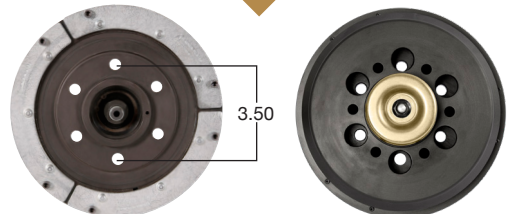

When replacing your fan clutch, you must also replace the pulley bearings. See pg. 11 for bearing kit options

8001N Kit Masters Part # FRONT AIR

8901N Kit Masters Part # REAR AIR

8902N Kit Masters Part # REAR AIR

8903N Kit Masters Part # REAR AIR

8905N Kit Masters Part # REAR AIR

Understanding BorgWarner-Style rear air fan clutch assemblies

BorgWarner on/off rear air fan clutch assemblies are two-piece systems. The first piece is the Fan Hub, which consists of an assembled pulley and mounting bracket. The second piece is the Fan Clutch, which turns on and off to engage the fan when cooling is required.