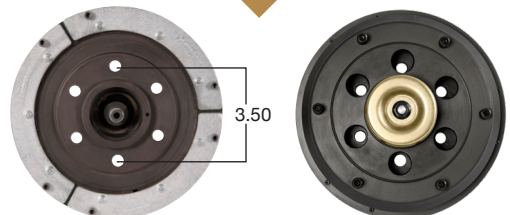

When replacing your fan clutch, you must also replace the pulley bearings. See pg. 11 for bearing kit options

8001N Kit Masters Part # FRONT AIR

8901N Kit Masters Part # REAR AIR

8902N Kit Masters Part # REAR AIR

8903N Kit Masters Part # REAR AIR

8905N Kit Masters Part # REAR AIR

Understanding BorgWarner-Style rear air fan clutch assemblies

BorgWarner on/off rear air fan clutch assemblies are two-piece systems. The first piece is the Fan Hub, which consists of an assembled pulley and mounting bracket. The second piece is the Fan Clutch, which turns on and off to engage the fan when cooling is required.