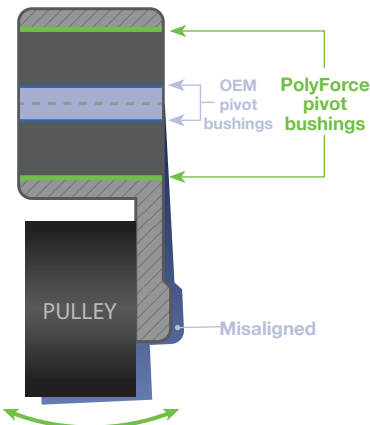

ALIGNMENT - WIDER IS BETTER

Misaligned belt tensioners lead to damaged tensioners, belts & accessories. A worn pivot bushing is typically the culprit of misalignment. PolyForce pivot bushings have a much wider stance, giving them drastically increased stability.

See full cross-reference starting on page 85