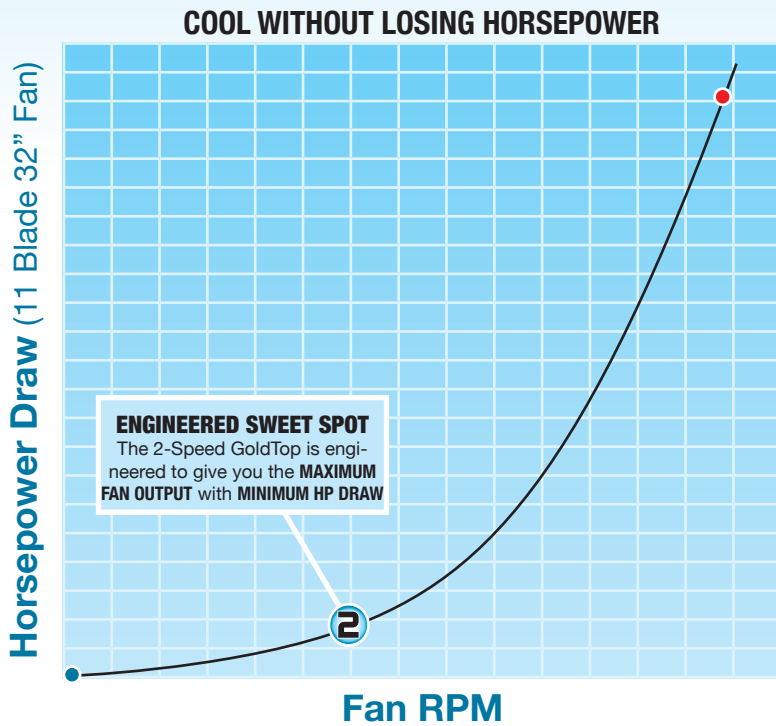

In a 2-Speed fan clutch, when the fan clutch is disengaged, the fan still rotates at between 15% and 25% of the engine RPM, this fan rotation provides crucial airflow to the engine and **draws virtually no horsepower.**