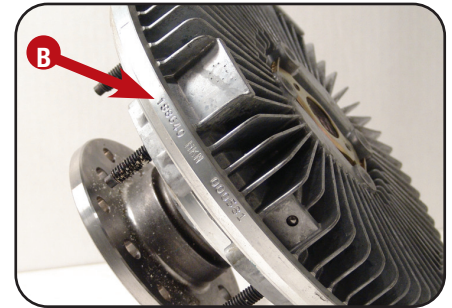

Identify Your Viscous Fan Drive

Check for part numbers.

Part numbers are usually located on the center of the clutch by the coil (A), or along the outside edge of the clutch (B). If you have a part number, refer to the Spectrum cross-reference guide or go to www.kitmasters.com to find your new part number.