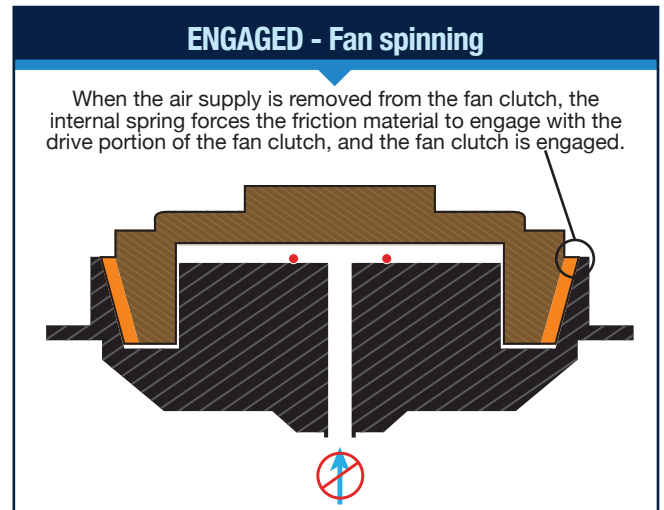

Exclusively from Kit Masters

A true FAIL-SAFE design to get you home every time.

Spring-engaged fan clutches are designed to fail in the engaged position in the case of a system air failure. But what happens when you run out of friction material? The fan clutch fails in the disengaged position.

Kit Masters' patented Auto Lock™ feature will **AUTOMATICALLY ENGAGE** fan clutches when the friction material nears the end of its life, allowing the vehicle to finish its trip.

AUTO LOCK™ IS BUILT INTO:

- **GoldTop rebuild kits**

Kit part numbers: 14-256 • 14-256-1 • 14-200 • 14-500

- **GoldTop 2-Speed rebuild kits**

Kit part numbers: 24-256 • 24-256-1 • 24-200

- **GoldTop Remanufactured Fan Clutches**

Part numbers: 98xxx • 98xxx-2 • 99xxx • 99xxx-2 • 10xxxxGTN

- **K-Series Fan Clutches**

Part numbers: 8901N • 8905N • 8001N