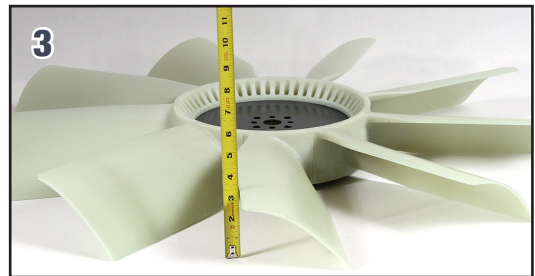

3. PROJECTED WIDTH (PITCH)

With your fan engine side down on the floor/counter. Measure the distance from the floor/counter to the highest point of an undamaged blade.