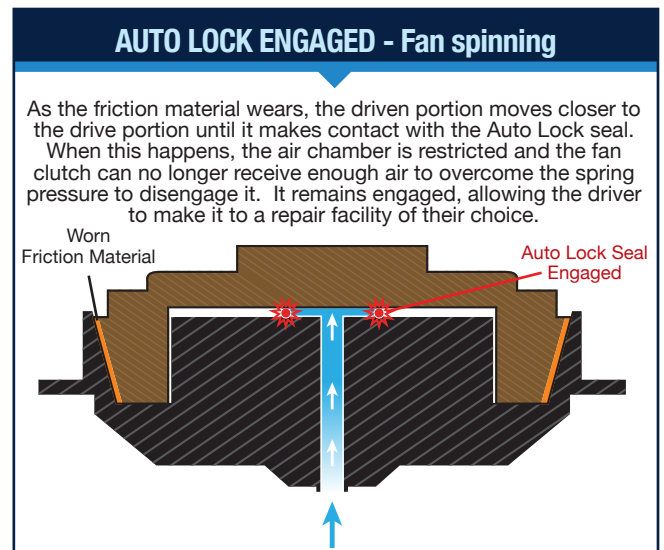

Exclusively from Kit Masters

A true FAIL-SAFE design to get you home every time.

Spring-engaged fan clutches are designed to fail in the engaged position in the case of a system air failure. But what happens when you run out of friction material? The fan clutch fails in the disengaged position.

Kit Masters' patented Auto Lock™ feature will **AUTOMATICALLY ENGAGE** fan clutches when the friction material nears the end of its life, allowing the vehicle to finish its trip.

AUTO LOCK™ IS BUILT INTO:

- **GoldTop rebuild kits**

Kit part numbers: 14-256 • 14-256-1 • 14-200 • 14-500

- **GoldTop 2-Speed rebuild kits**

Kit part numbers: 24-256 • 24-256-1 • 24-200

- **GoldTop Remanufactured Fan Clutches**

Part numbers: 98xxx • 98xxx-2 • 99xxx • 99xxx-2 • 10xxxxGTN

- **K-Series Fan Clutches**

Part numbers: 8901N • 8905N • 8001N