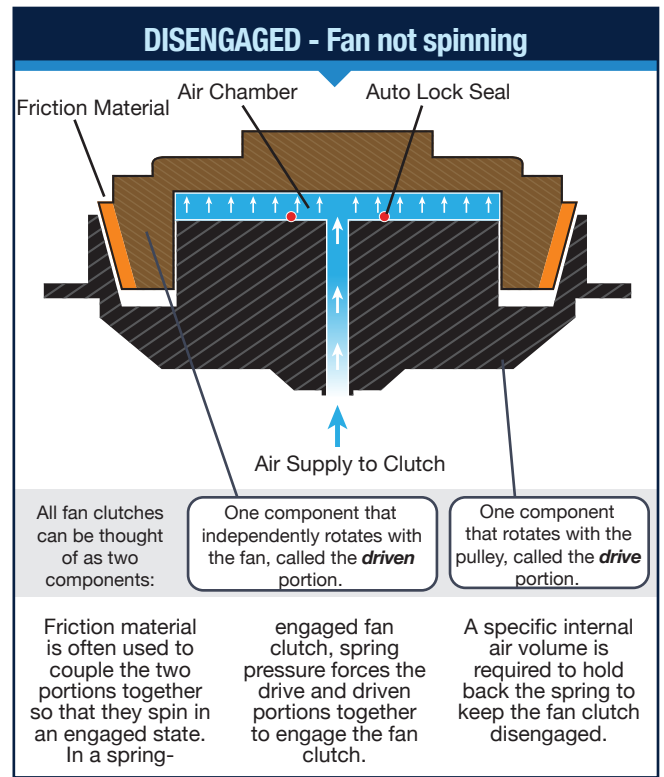

Exclusively from Kit Masters

A true FAIL-SAFE design to get you home every time.

Spring-engaged fan clutches are designed to fail in the engaged position in the case of a system air failure. But what happens when you run out of friction material? The fan clutch fails in the disengaged position.

Kit Masters' patented Auto Lock™ feature will **AUTOMATICALLY ENGAGE** fan clutches when the friction material nears the end of its life, allowing the vehicle to finish its trip.

AUTO LOCK™ IS BUILT INTO:

- **GoldTop rebuild kits**

Kit part numbers: 14-256 • 14-256-1 • 14-200 • 14-500

- **GoldTop 2-Speed rebuild kits**

Kit part numbers: 24-256 • 24-256-1 • 24-200

- **GoldTop Remanufactured Fan Clutches**

Part numbers: 98xxx • 98xxx-2 • 99xxx • 99xxx-2 • 10xxxxGTN

- **K-Series Fan Clutches**

Part numbers: 8901N • 8905N • 8001N