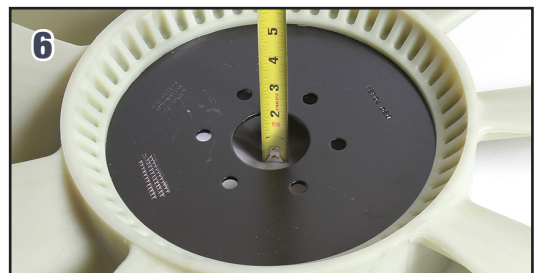

HOW TO IDENTIFY YOUR FAN BLADE

If you cannot find a part number on your fan blade, simply gather the following information:

1. ROTATION

Place your fan engine side down on the floor/counter. Look at the blade that is in the 12 o'clock position. One side of the blade will be resting on the floor and one side will be raised.

- If the Right side is raised, then your fan is Clockwise.
- If the Left side is raised, then your fan is CounterClockwise.

2. NUMBER OF BLADES

Simply count the number of blades. Available options range from 6 to 11 blades.

3. PROJECTED WIDTH (PITCH)

With your fan engine side down on the floor/counter. Measure the distance from the floor/counter to the highest point of an undamaged blade.

4. FAN PILOT

Measure the opening of the center fan plate using a caliper. If the fan pilot is lemon shaped (see photo 4a) your pilot will always measure 2.56". You will need to specify the lemon-shaped pilot when ordering. Choose one of the following:

1"	2"	2.05"
2.56"	5"	

These are the most common pilot sizes - other sizes available.

5. FAN DIAMETER

Measure the overall diameter of your fan at its widest point.

6. BACK TO BACK (DISH)

With your fan engine side down on the counter/floor. Put a tape measure through the pilot hole and measure the distance from the floor/counter up to the bottom of the fan plate in the center. NOTE: For CCW fan, take this measurement with the radiator side down.

Once you have gathered this information, go to www.kit-masters.com/fan.php and enter these measurements to determine the new fan number. Or call Kit Masters at 800-810-9110 and a customer service representative will help you.

**Most fan blades ship
within 24 hours!**

**For fan blade cross-reference
information, see page 53**