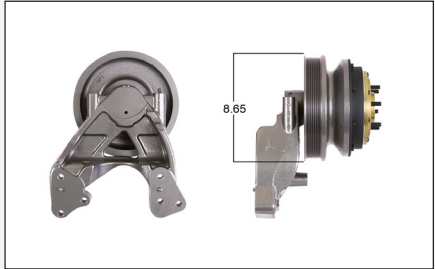

FIND YOUR FAN CLUTCH ONLINE

Visit www.KitMasters.com for a comprehensive, searchable fan clutch cross-reference.

NEED HELP IDENTIFYING YOUR FAN CLUTCH?

Kit Masters' customer service representatives are fan clutch experts.

With a handful of measurements and possibly a photo of your fan clutch, they can help you to identify your fan clutch and the appropriate replacement or rebuild kit. Call today - 800-810-9110.