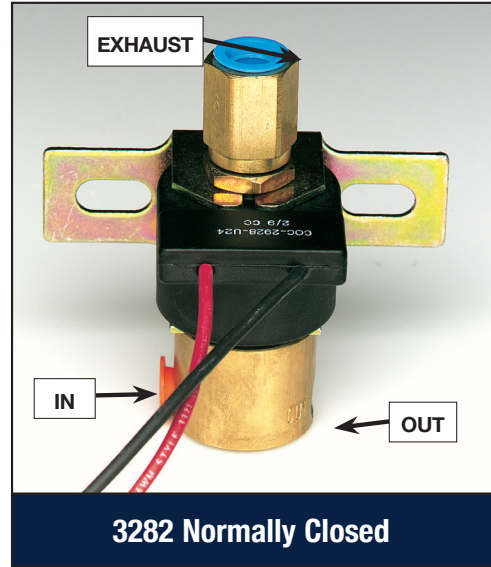

UNIVERSAL SOLENOID VALVES

Our 3-Way Solenoid Valves can be plumbed either Normally Open or Normally Closed.

PART#	DESCRIPTION	OEM#
3282	3-Way N.O./N.C. 125NPTF, 12VDC	993282
3283	3-Way N.O./N.C. 125NPTF, 24VDC	993283
3284	3-Way N.C. 12VDC	20807261