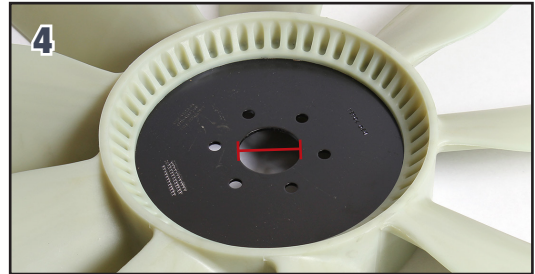

4. FAN PILOT

Measure the opening of the center fan plate using a caliper. If the fan pilot is lemon shaped (see photo 4a) your pilot will always measure 2.56". You will need to specify the lemon-shaped pilot when ordering. Choose one of the following:

1"	2"	2.05"
2.56"	5"	

These are the most common pilot sizes - other sizes available.