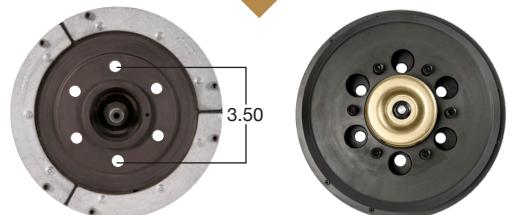

8901N Kit Masters Part # REAR AIR