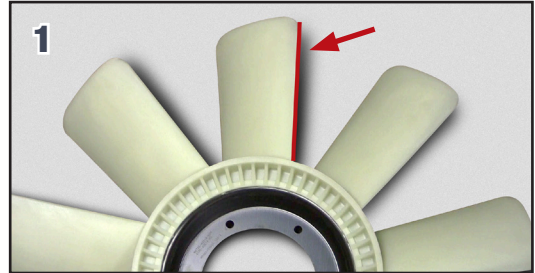

HOW TO IDENTIFY YOUR FAN BLADE

If you cannot find a part number on your fan blade, simply gather the following information:

1. ROTATION

Place your fan engine side down on the floor/counter. Look at the blade that is in the 12 o'clock position. One side of the blade will be resting on the floor and one side will be raised.

- If the Right side is raised, then your fan is Clockwise.
- If the Left side is raised, then your fan is CounterClockwise.