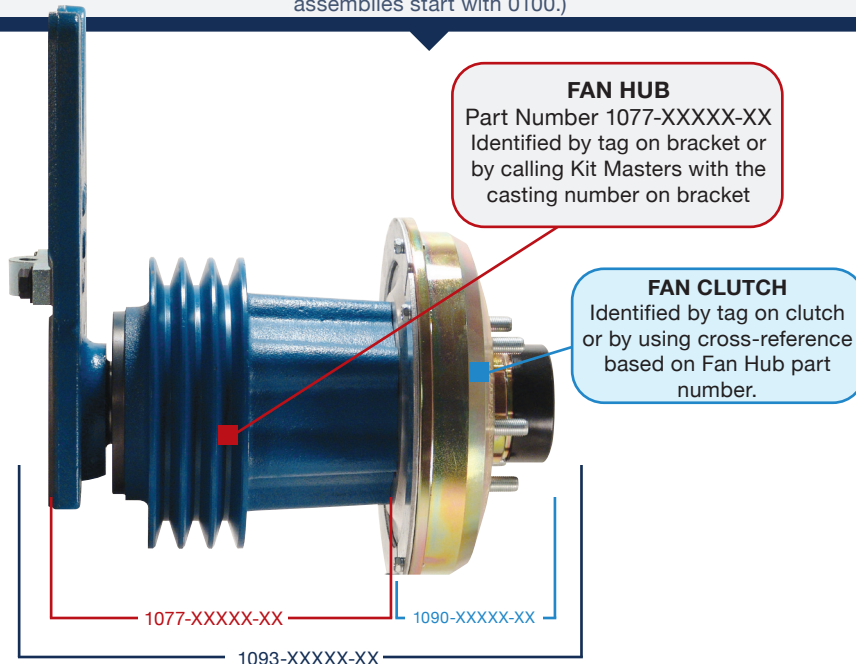

Understanding BorgWarner-Style rear air fan clutch assemblies

BorgWarner on/off rear air fan clutch assemblies are two-piece systems. The first piece is the Fan Hub, which consists of an assembled pulley and mounting bracket. The second piece is the Fan Clutch, which turns on and off to engage the fan when cooling is required.

(Most part numbers start with 1077, 1093, or 1090, but some newer hubs and assemblies start with 0100.)