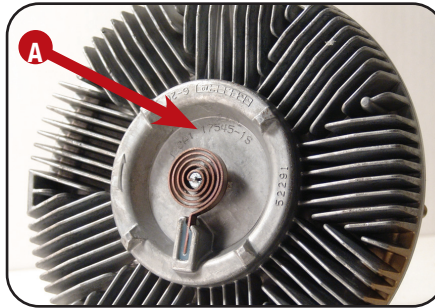

See full cross-reference starting on page 61

Identify Your Viscous Fan Drive

Check for part numbers.

Part numbers are usually located on the center of the clutch by the coil (A), or along the outside edge of the clutch (B). If you have a part number, refer to the Spectrum cross-reference guide or go to www.kitmasters.com to find your new part number.